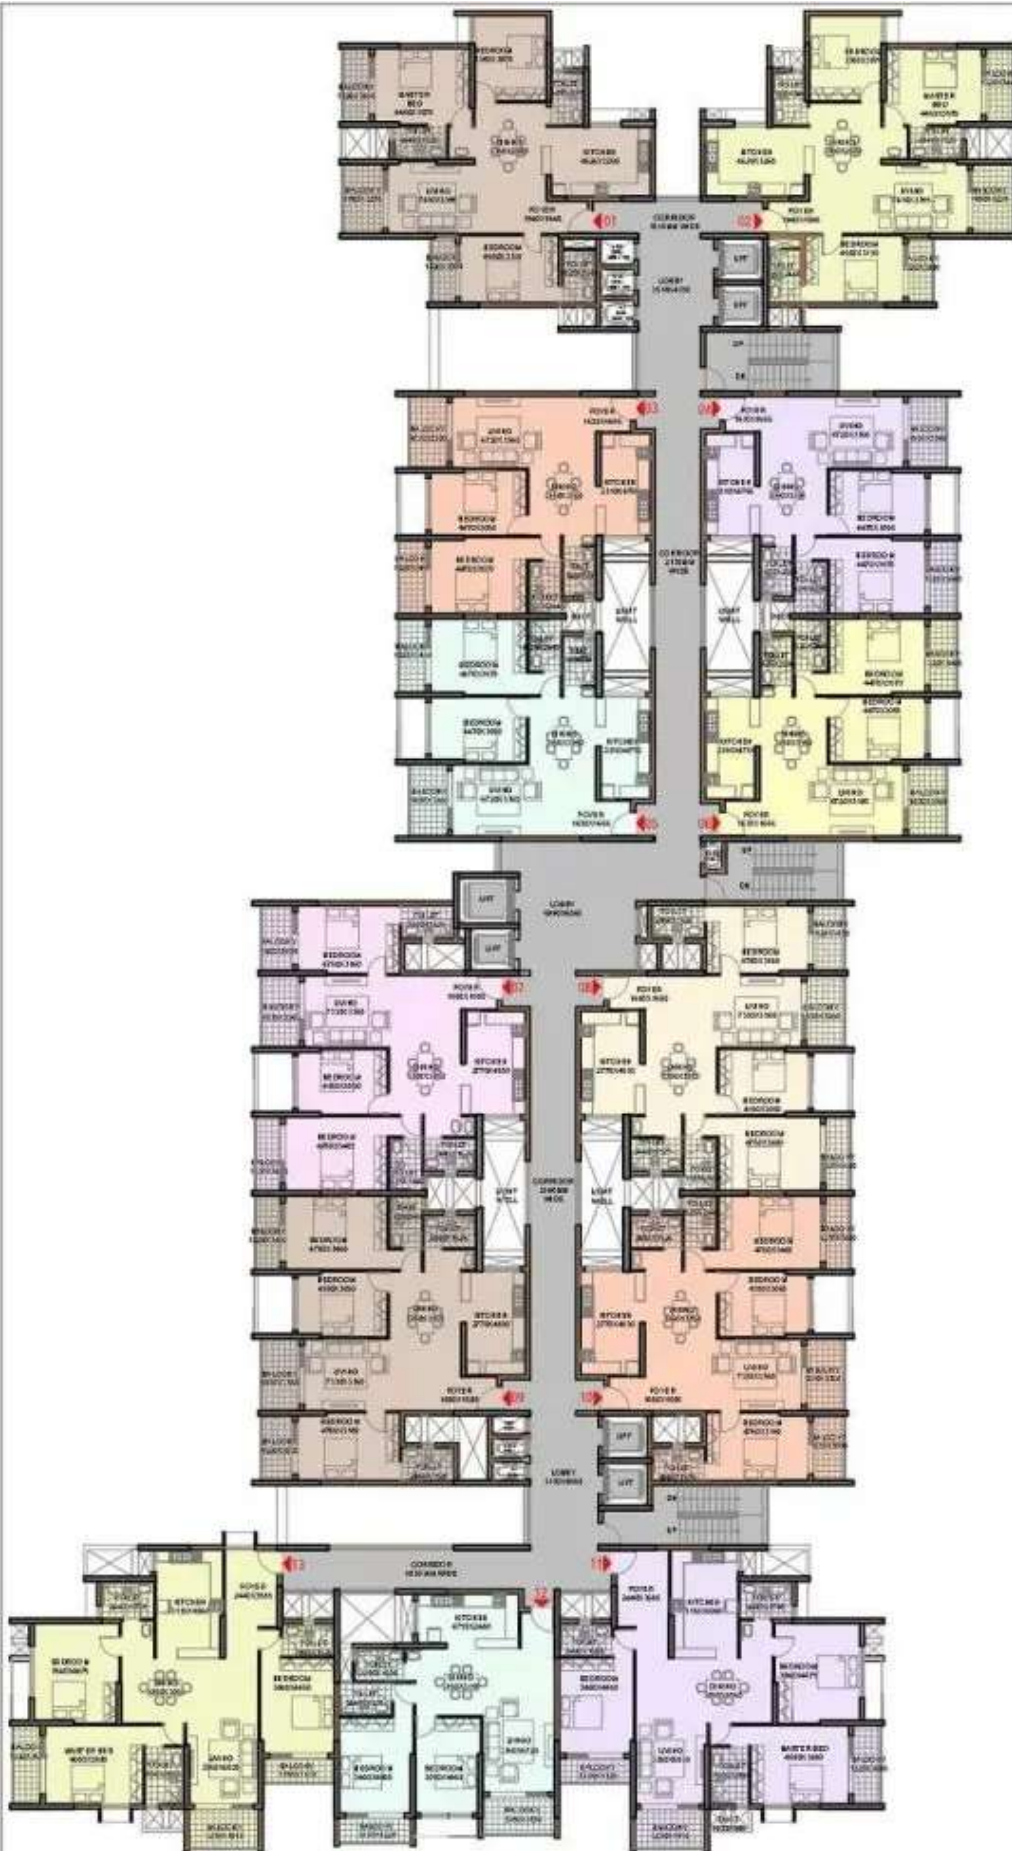

CLIENT:

MARIAN PROJECTS PVT. LTD.

PROJECT:

MARIAN PARK
KADRI MANGALORE

DRAWING TITLE:

PLAN : TYPICAL FLOORS