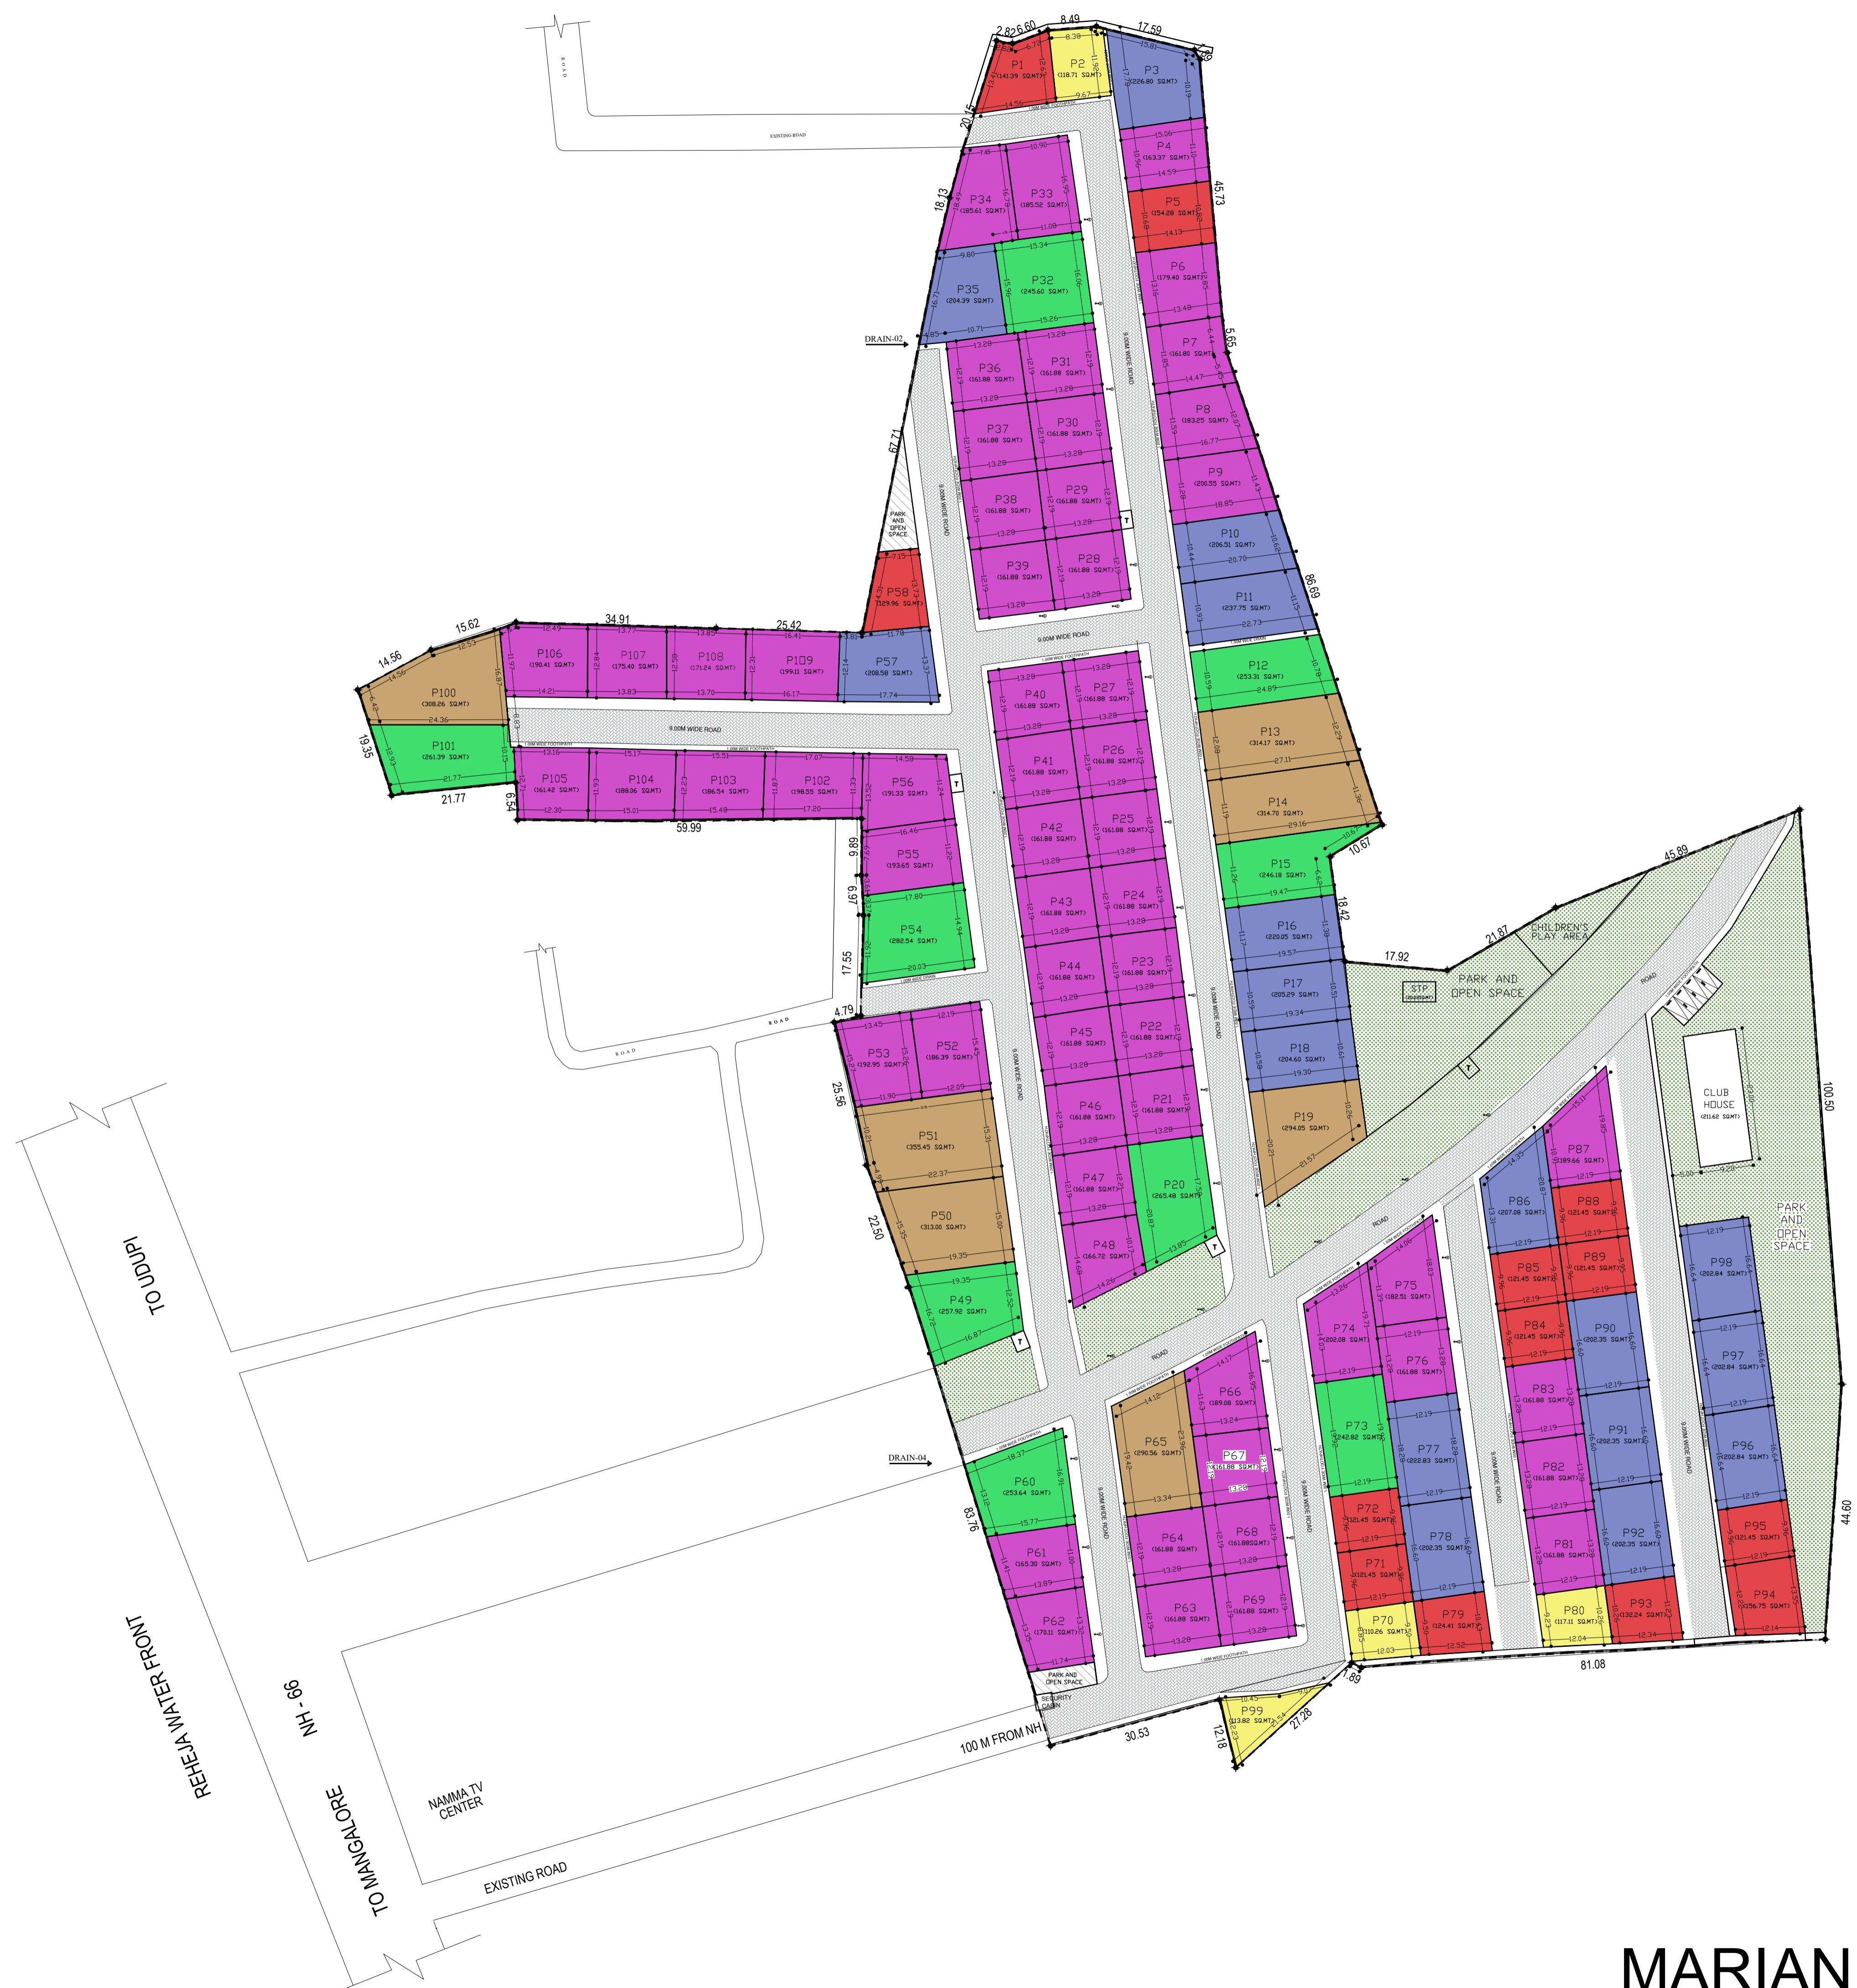

# LAKEVIEW VILLA PLOTS

WITHIN YOUR BUDGET..

AT NH 66, KULAI, MANGALORE

MARIAN  
*Lakefront*  
KULAI, MANGALORE

Namma TV

Santhosh Bar & Restaurant

TO MANGALORE →

NH 66

# LEGEND

- 2 CENTS
- 3 CENTS
- 4 CENTS
- 5 CENTS
- 6 CENTS
- 7 CENTS

# MARIAN LAKEFRONT

With a blend of architecture & rich experience,  
you will witness ample air & light which will  
refresh you everyday

- Tranquil surrounding spread over 8 acres.
- Villa plots of sizes varying from 3 to 8 cents.
- Private Park.
- Children Play Area
- Clubhouse
- Ample Greenery
- Baggundi Lake