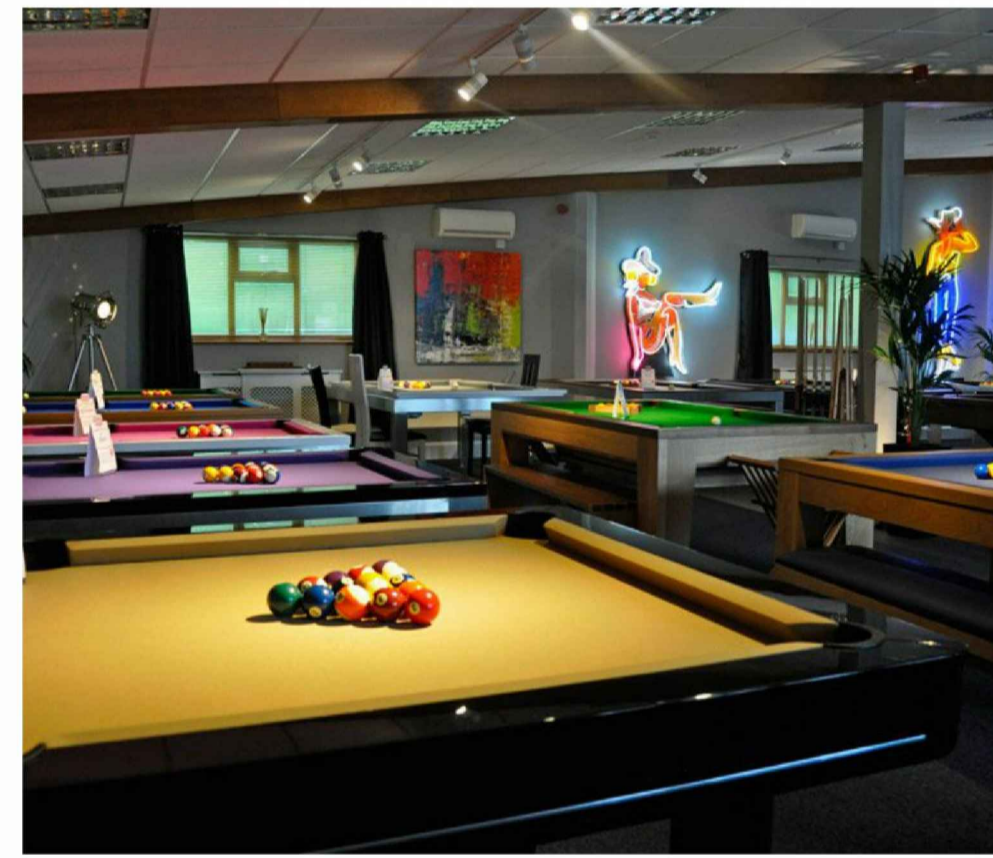

With a blend of architecture & rich experience,
you will witness ample air & light which will
refresh you everyday

- Tranquil surrounding spread over 8 acres.
- Villa plots of sizes varying from 3 to 8 cents.
- Private Park.
- Children Play Area
- Clubhouse
- Ample Greenery
- Baggundi Lake

Club House

MARIAN
PROJECTS PVT. LTD.

AN ISO 9001 : 2015 CERTIFIED COMPANY

3rd Floor, Rambhavan Complex, Kodialbail, Mangalore - 03

sales@marian.co.in | www.marian.in

FOR BOOKING CONTACT: +91 824 4276533, 9686687602/03, 9731017700